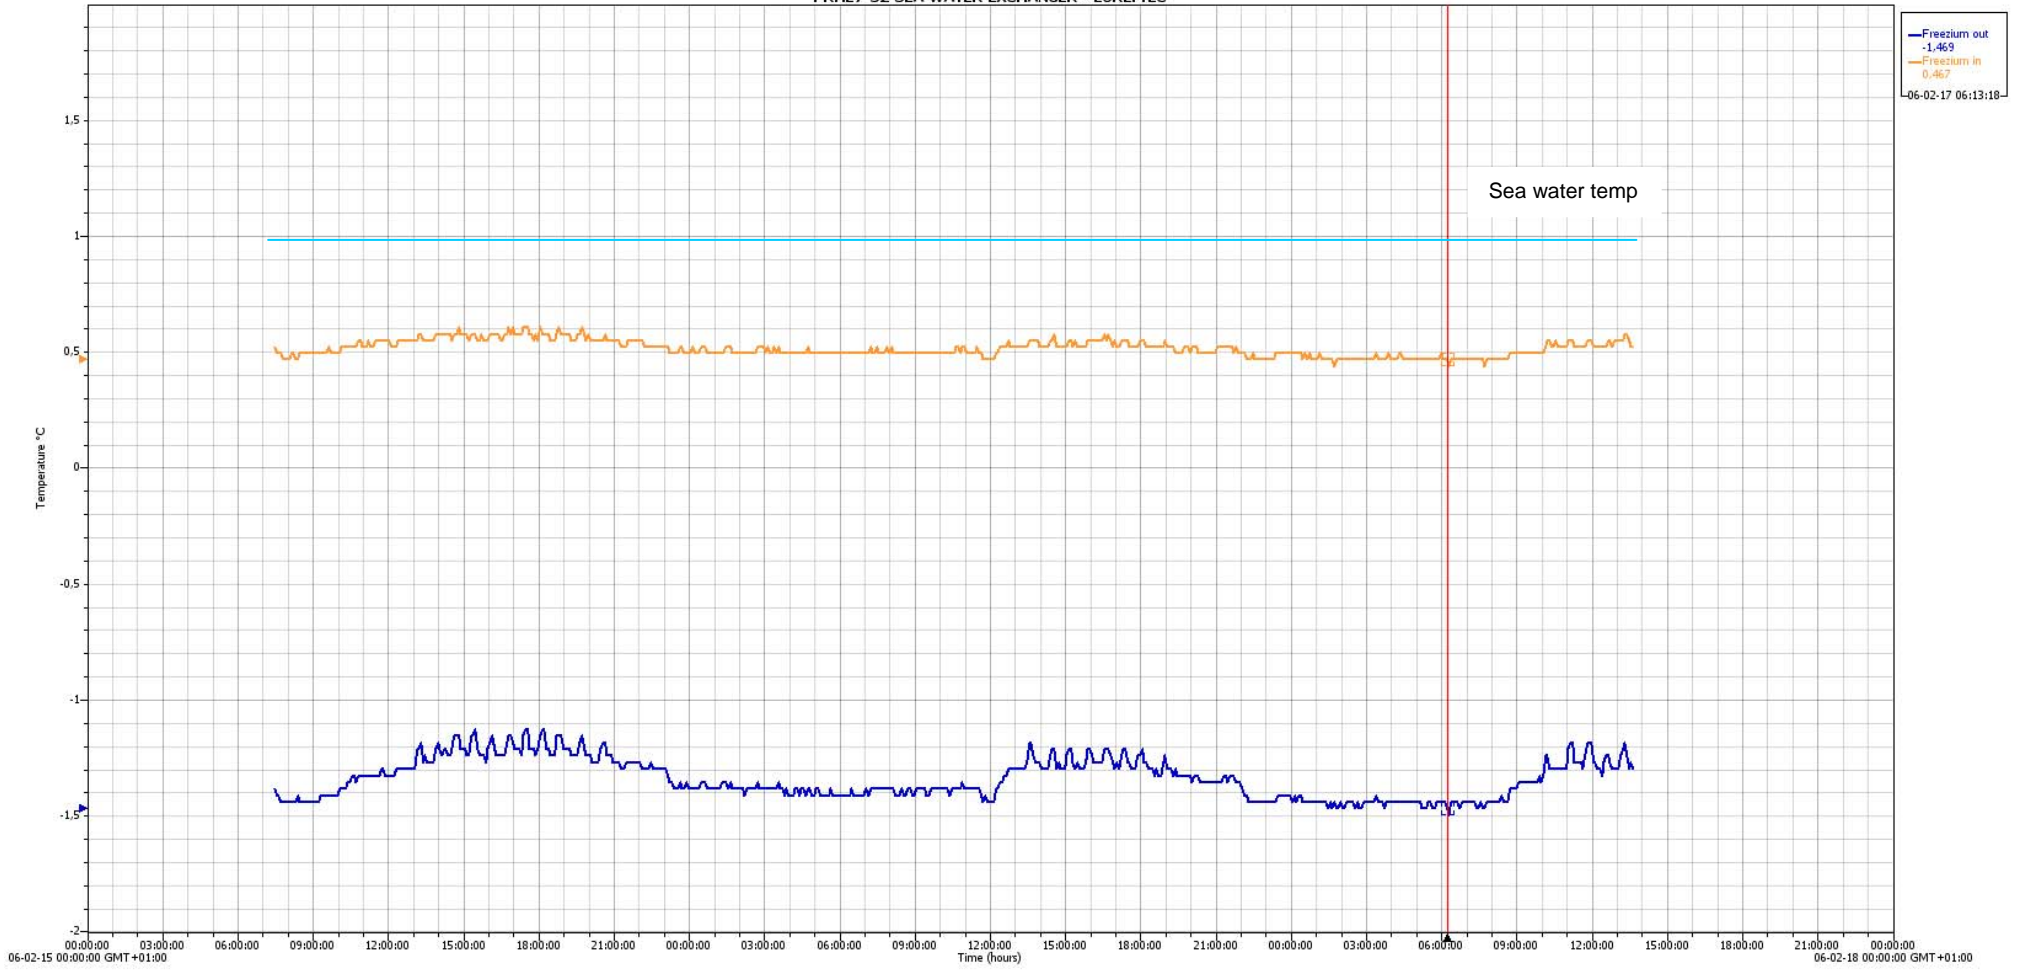

PRHE7-32 SEA WATER EXCHANGER - EUREFTEC

SEA WATER TEMPERATURE